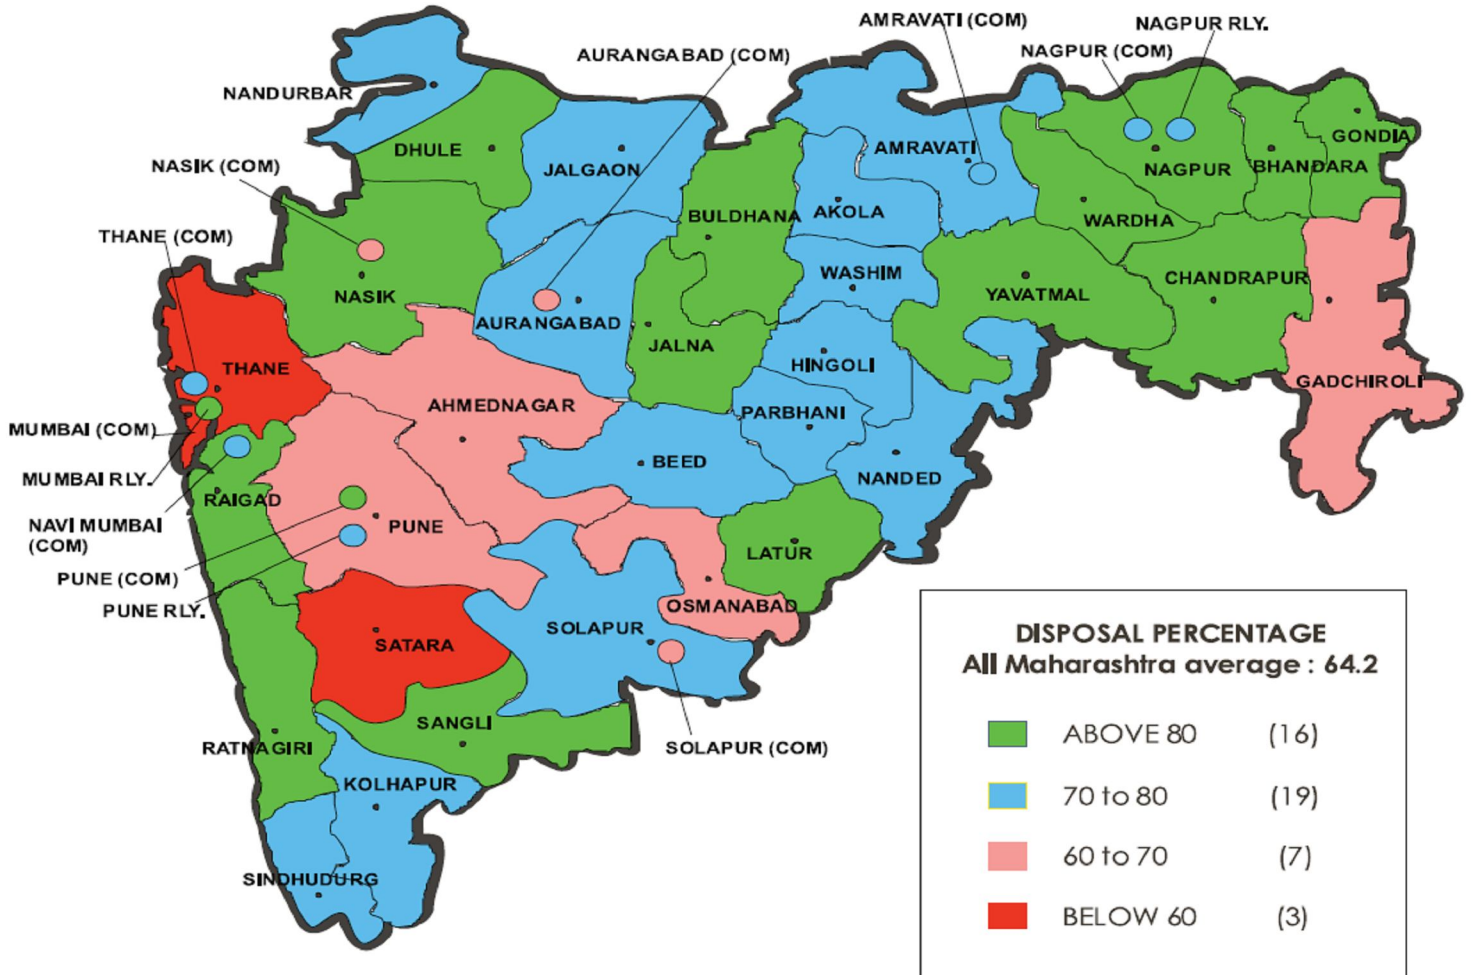

# भा.दं.वि. गुन्ह्यांची पोलिसांकरवी निर्गती - २०१०

## DISPOSAL OF I.P.C. CASES BY POLICE - 2010

SR.N O.	UNITS	DISPOSAL %	SR.N O.	UNITS	DISPOSAL %	SR.N O.	UNITS	DISPOSAL %
1	AKOLA	71.0	16	SANGLI	81.3	31	RATNAGIRI	82.4
2	AMRAVATI (R)	79.2	17	SATARA	37.6	32	SINDHUDURG	77.4
3	BULDHANA	81.8	18	SOLAPUR (R)	70.9	33	THANE (R)	58.1
4	YAVATMAL	80.5	19	BHANDARA	84.4	34	MUMBAI RLYS.	84.7
5	WASHIM	74.3	20	CHANDRAPUR	85.5	35	PUNE RLYS.	73.4
6	A'BAD (R)	79.1	21	GADCHIROLI	65.0	36	NAGPUR RLYS.	73.4
7	JALNA	85.3	22	NAGPUR (R)	88.0	37	NAGPUR (C)	79.0
8	BEED	79.4	23	WARDHA	80.2	38	PUNE (C)	80.7
9	OSMANABAD	65.2	24	GONDIA	83.1	39	THANE (C)	72.6
10	NANDED	79.1	25	AHMEDNAGAR	66.1	40	MUMBAI (C)	36.8
11	LATUR	89.3	26	DHULE	82.7	41	NASIK (C)	63.9
12	PARBHANI	76.6	27	JALGAON	73.2	42	A'BAD (C)	68.8
13	HINGOLI	75.0	28	NASIK (R)	80.8	43	SOLAPUR (C)	62.8
14	KOLHAPUR	73.1	29	NANDURBAR	79.0	44	NAVI MUMBAI (C)	70.4
15	PUNE (R)	67.3	30	RAIGAD	82.3	45	AMRAVATI (C)	77.4