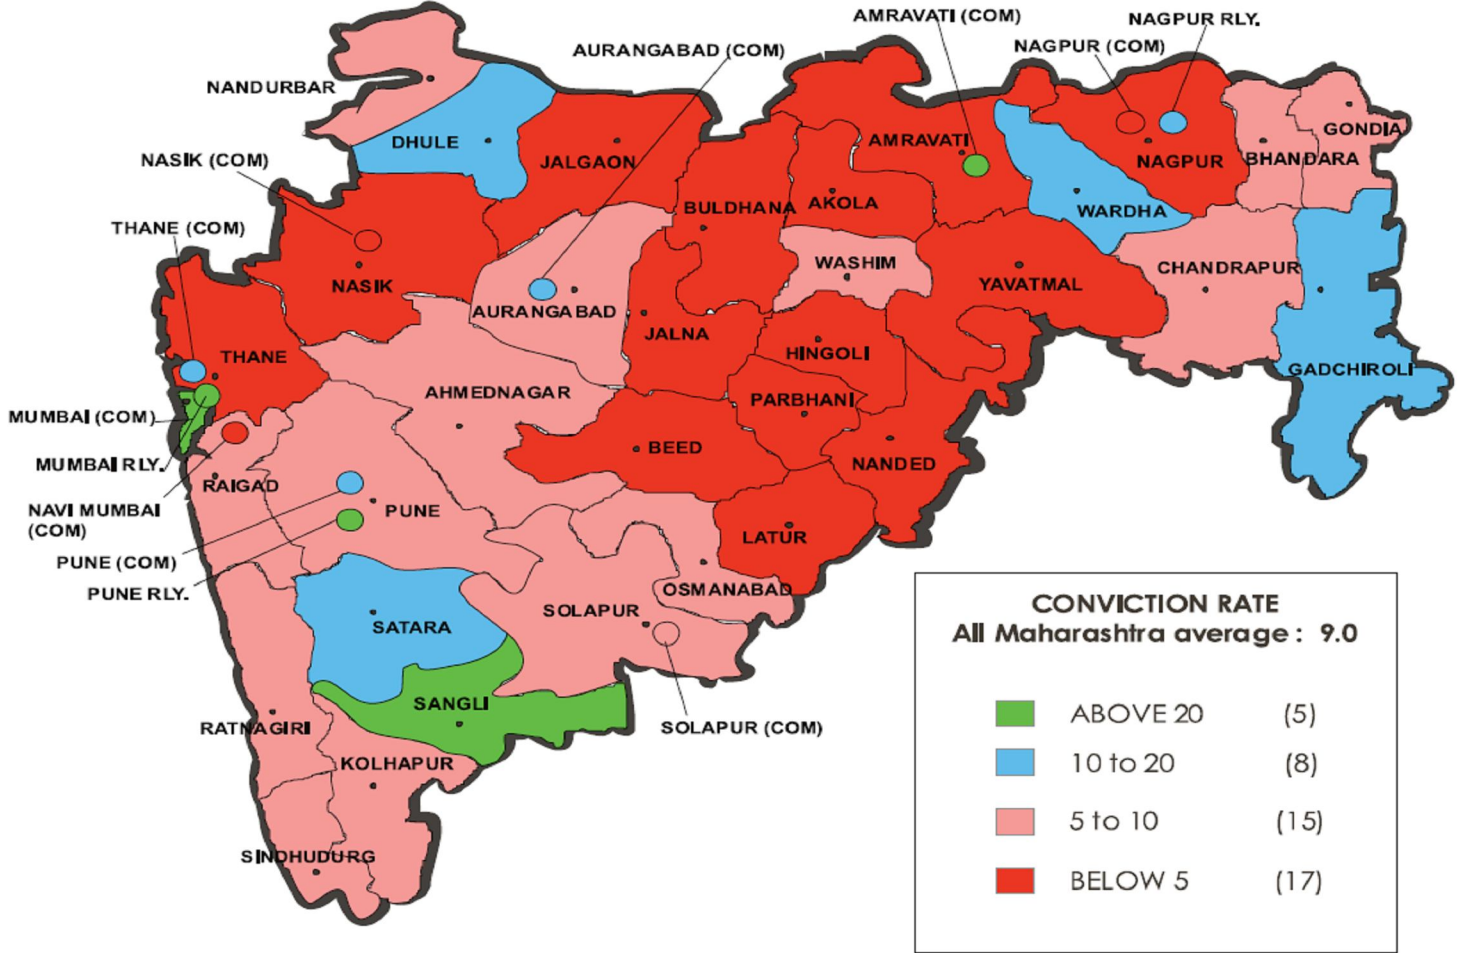

## भा.दं.वि. गुन्ह्यांच्या शाबितीचे प्रमाण - २०१०

### CONVICTED RATE OF I.P.C. CASES - 2010

SR. NO.	UNIT	CONVICTION RATE	SR. NO.	UNIT	CONVICTION RATE	SR. NO.	UNIT	CONVICTION RATE
1	AKOLA	1.4	16	SANGLI	21.4	31	RATNAGIRI	5.9
2	AMRAVATI (R)	4.7	17	SATARA	11.3	32	SINDHUDURG	7.5
3	BULDHANA	3.0	18	SOLAPUR (R)	5.3	33	THANE (R)	4.6
4	YAVATMAL	4.1	19	BHANDARA	7.0	34	MUMBAI RLYS.	65.2
5	WASHIM	5.0	20	CHANDRAPUR	8.0	35	PUNE RLYS.	35.1
6	A'BAD (R)	7.1	21	GADCHIROLI	11.2	36	NAGPUR RLYS.	18.3
7	JALNA	1.4	22	NAGPUR (R)	2.6	37	NAGPUR (C)	4.9
8	BEED	3.3	23	WARDHA	10.7	38	PUNE (C)	18.3
9	OSMANABAD	6.6	24	GONDIA	6.5	39	THANE (C)	10.2
10	NANDED	4.0	25	AHMEDNAGAR	5.6	40	MUMBAI (C)	21.9
11	LATUR	3.8	26	DHULE	12.6	41	NASIK (C)	4.5
12	PARBHANI	4.4	27	JALGAON	3.4	42	A'BAD (C)	10.3
13	HINGOLI	3.1	28	NASIK (R)	4.6	43	SOLAPUR (C)	8.6
14	KOLHAPUR	6.3	29	NANDURBAR	6.2	44	NAVI MUMBAI (C)	4.6
15	PUNE (R)	6.3	30	RAIGAD	7.1	45	AMRAVATI (C)	20.7