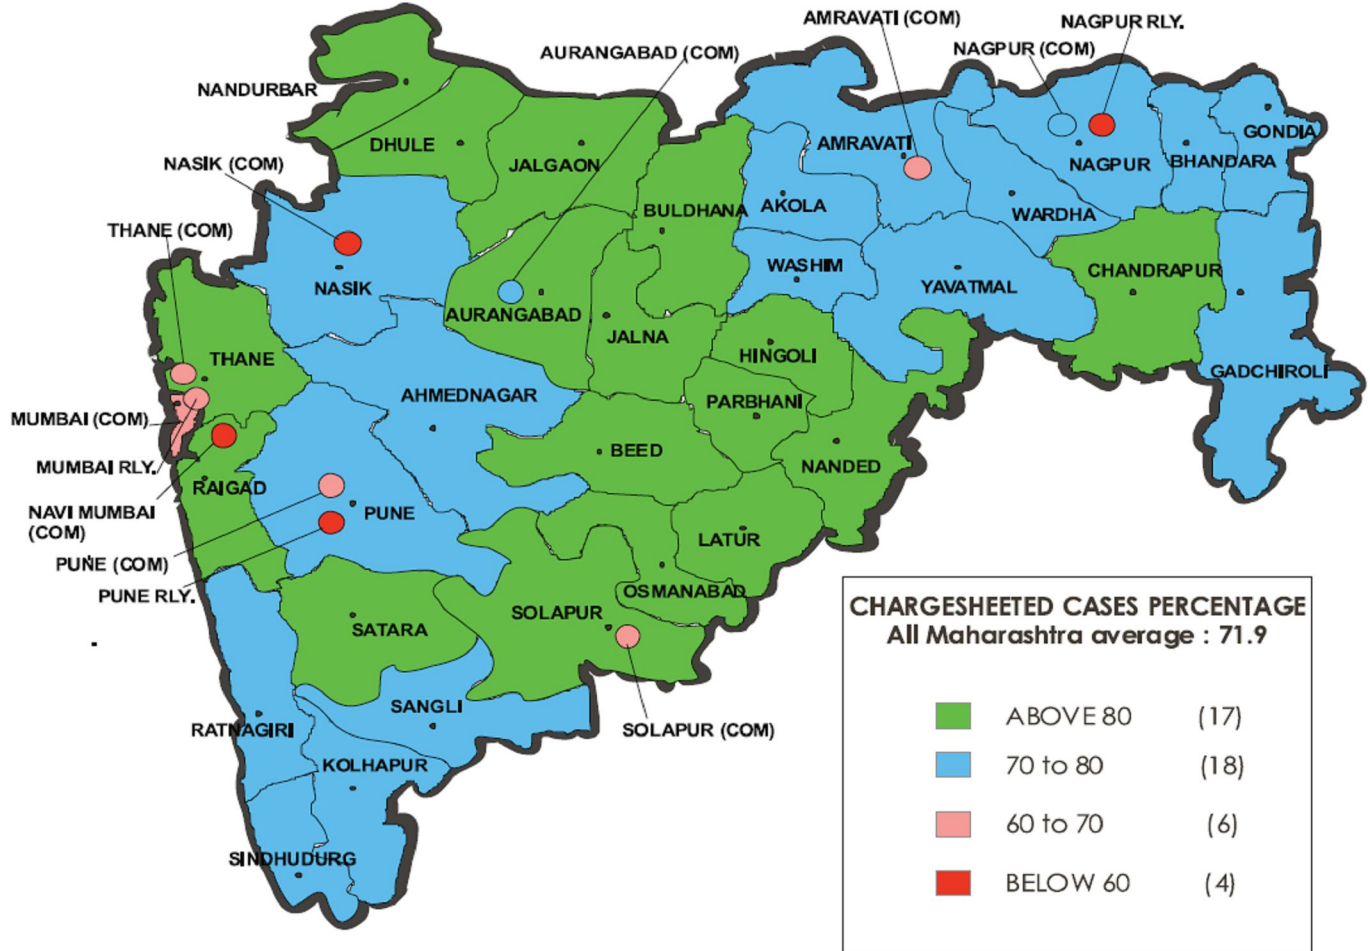

भा.दं.वि. गुन्ह्यांची पोलिसांनी पाठविलेले दोषारोपपत्र - २०१०

I.P.C. CASES CHARGESHEETED BY POLICE - 2010

Sr. No.	UNIT	CHARGSHEET %	Sr. No.	UNIT	CHARGSHEET %	Sr. No.	UNIT	CHARGSHEET %
1	AKOLA	75.4	16	SANGLI	76.0	31	RATNAGIRI	73.1
2	AMRAVATI (R)	79.7	17	SATARA	80.4	32	SINDHUDURG	74.7
3	BULDHANA	81.0	18	SOLAPUR (R)	84.0	33	THANE (R)	80.3
4	YAVATMAL	77.5	19	BHANDARA	72.8	34	MUMBAI RLYS.	68.9
5	WASHIM	70.0	20	CHANDRAPUR	80.1	35	PUNE RLYS.	34.0
6	A'BAD (R)	82.6	21	GADCHIROLI	77.6	36	NAGPUR RLYS.	32.5
7	JALNA	80.7	22	NAGPUR (R)	77.4	37	NAGPUR (C)	70.2
8	BEED	81.3	23	WARDHA	76.2	38	PUNE (C)	61.5
9	OSMANABAD	84.7	24	GONDIA	76.6	39	THANE (C)	63.5
10	NANDED	82.0	25	AHMEDNAGAR	77.9	40	MUMBAI (C)	61.8
11	LATUR	82.1	26	DHULE	87.5	41	NASIK (C)	47.9
12	PARBHANI	82.5	27	JALGAON	85.7	42	A'BAD (C)	73.2
13	HINGOLI	87.6	28	NASIK (R)	78.8	43	SOLAPUR (C)	68.1
14	KOLHAPUR	72.2	29	NANDURBAR	86.4	44	NAVI MUMBAI (C)	50.6
15	PUNE (R)	70.2	30	RAIGAD	85.0	45	AMRAVATI (C)	67.3